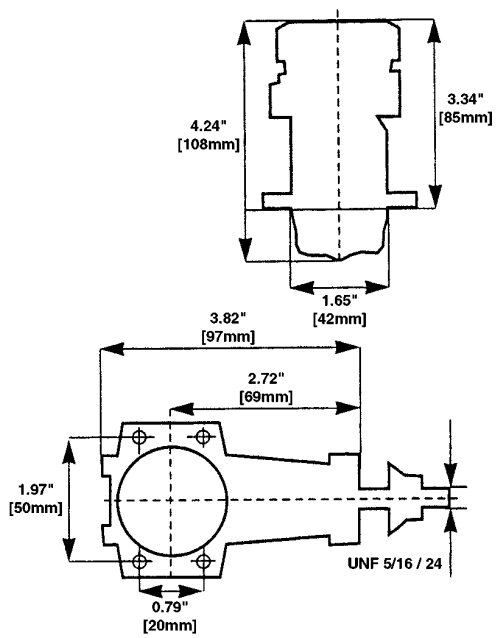

View#	Part#	Description
1	2262774	High Speed Needle
2	2202062	Carburetor Body O-ring
3	2211862	Needle Ratchet Spring Nut
4	22302773	Spray Bar
5	22560445	Throttle Barrel Guide Screw
6	22170815	Throttle Barrel Spring
7	22313144	Throttle Barrel
8	22333236	Throttle Arm
9	2263099	Idle Needle
10	22322332	Carburetor Body
11	22210286	Fuel Nipple
12	22250346	Screw Set
13	22072813	Needle Valve Assembly
14	22082378	Carburetor Retainer
15	22023104	Idle Needle O-ring
16	22592342	Throttle Barrel Dust Shield
17	2217279	Ratchet Spring
18	22170814	Throttle Barrel Stop Screw Spring

Carburetor Parts List

G90 Dimensions

Exploded Views

G90

G90 Ring R/C w/Muffler

Technical Specifications:

Displacement:	.90 cu.in. [14.73cc]
Bore x Stroke:	1.083 x .976 in. [27.5 x 24.8mm]
G90 R/C Output:	BHP / R.P.M.- 2.5 @ 14,800
Weight w/o Muffler:	20.66 oz. [589 gr.]
Suggested Props:	11x8, 11x9, 12x7, 12x8, 12x9, 13x6, 13x7

Engine Parts List

View#	Part#	Description
1	22292674	Cylinder Head
2	22042616	Cylinder Liner
3	22203582	Piston
4	22232277	Piston Ring
5	22273486	Wrist Pin
6	22131886	Wrist Pin Retainer
7	22033581	Connecting Rod
8	22053545	Crankcase
9	22121908	Front Bearing
10	22123543	Rear Bearing
11	22013583	Crankshaft
12	22220295	Crankshaft Spacer
13	22101912	Lock Cone
14	22221907	Drive Washer
15	22221903	Prop Washer
16	22112167	Prop Nut
17	12163146	Carburetor
18	22262774	High Speed Needle
19	22020562	Carburetor Body O-ring
20	22082378	Carburetor Retainer
21	22283574	Backplate
22	22243577	Engine Gasket Set
23	22253578	Engine Screw Set
24	22482519	Exhaust Stack
25	12523412	Silent Muffler
26	22253579	Muffler Screw Set
27	22110247	Carburetor Retainer Nut
28	22210286	Fuel Nipple/Pressure Fitting
29	22243221	Exhaust Stack Gasket (5)